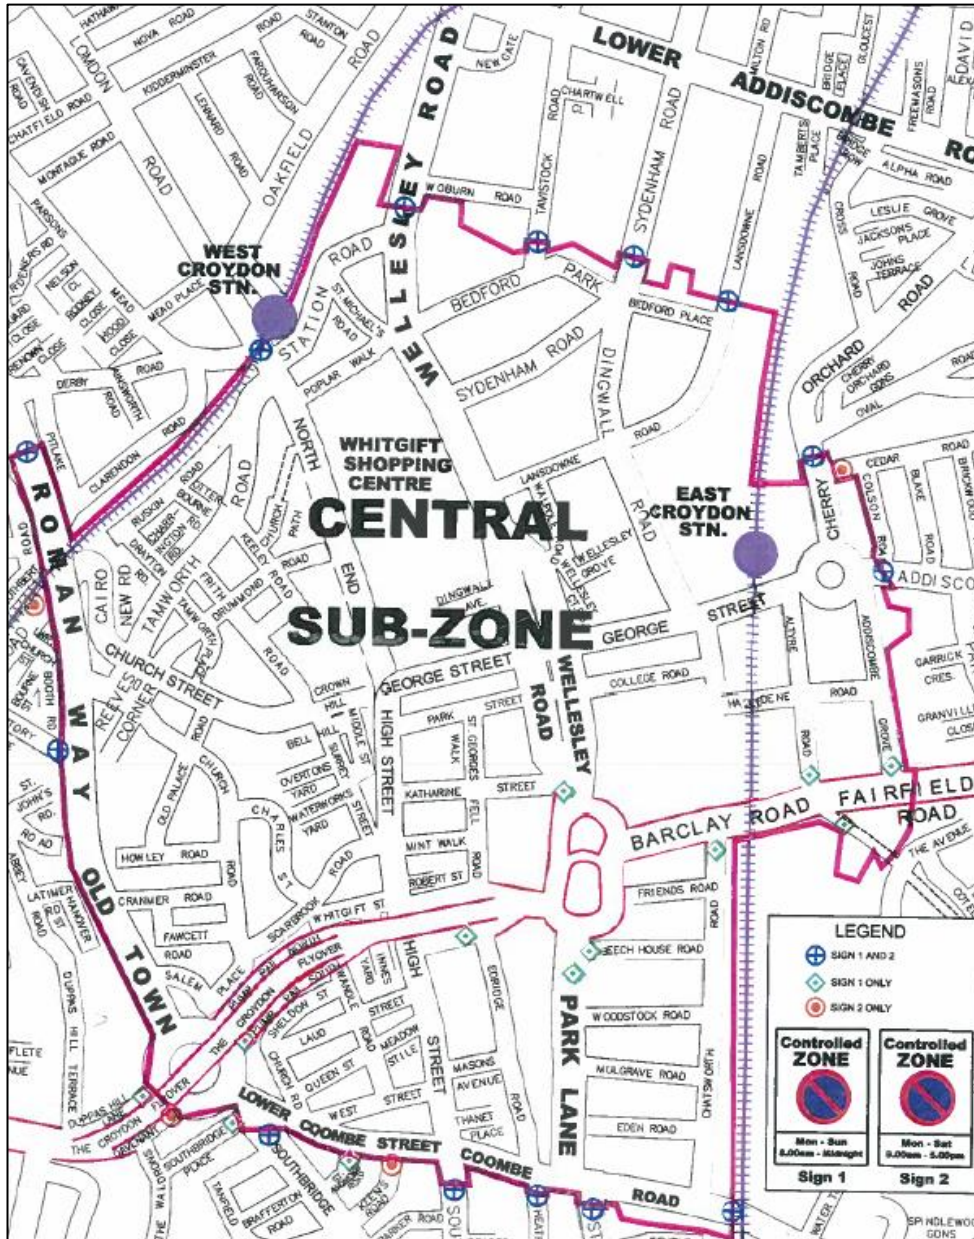

Croydon Central Parking Map

This map identifies the Central Sub-Zone of the London Borough of Croydon. To suspend parking within the pink line the charge is £60 per bay per day plus £50 admin. To suspend parking outside the pink line the charge is £50 per bay per day plus £50 admin. Please use the parking suspension application at www.croydonfilmoffice.co.uk to suspend any parking bays within the borough.